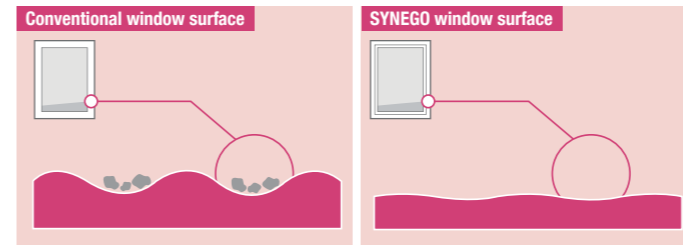

Compared to current standard windows, thermal insulation is **up to 50% higher thanks to SYNEGO windows**. This saves heating costs!

Calculation: Window surface of 25 m², heating oil consumption in 25 years; wooden windows with U value = 2.79 W/m²K, conventional windows with U value = 1.36 W/m²K; SYNEGO with U value = 0.66 W/m²K

HIGH LEVEL OF SAFETY

Feel safe and sound with SYNEGO

Your home will be safer with SYNEGO.

Up to 10 times better protected against burglaries.

80 % of all break-ins take place through easily accessible windows and doors. Protect your home – with SYNEGO up to the highest resistance class RC 3.

CLEANING IS CHILD'S PLAY

Easy-to-clean thanks to the revolutionary HDF formula.

The SYNEGO window surface with HDF technology creates considerably smoother surfaces to which it is difficult for dirt to adhere.