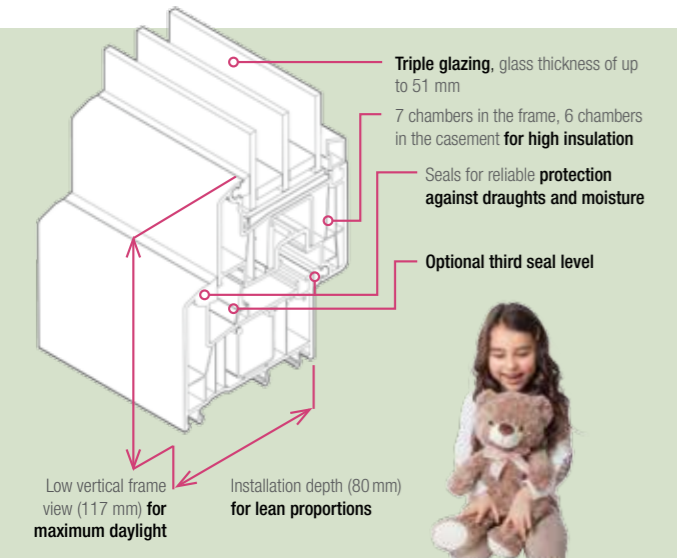

CLEVER TECHNOLOGY

For your home and the environment

You significantly contribute to environmental protection with SYNEGO windows.

and completely sustainable.
We take back windows for recycling, refine them and then reintroduce them to the production process.

Technical data			
		Rebate gasket	Central gasket
Thermal insulation profile		U _f up to 1.0 W/m ² K	U _f up to 0.94 W/m ² K
Thermal insulation window	Glass (U _g value)	Total insulation value window (U _w value)	
	0.8 W/m ² K	0.94 W/m ² K	0.92 W/m ² K
	0.7 W/m ² K	0.87 W/m ² K	0.86 W/m ² K
	0.6 W/m ² K	0.81 W/m ² K	0.79 W/m ² K
	0.5 W/m ² K	0.74 W/m ² K	0.72 W/m ² K
	0.4 W/m ² K	0.67 W/m ² K	0.66 W/m ² K
Noise insulation	up to R _{w,p} up to 46 dB		
Break-in protection	up to RC3		