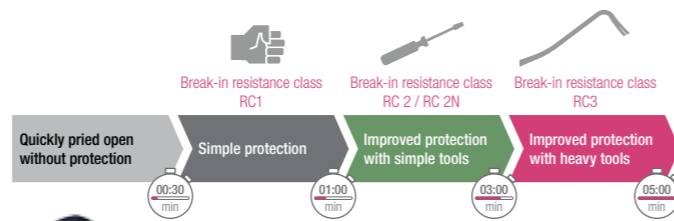

Compared to current standard windows, thermal insulation is **up to 50% higher thanks to SYNEGO windows**. This saves heating costs!

Calculation: Window surface of 25 m², heating oil consumption in 25 years; wooden windows with U value = 2.79 W/m²K, conventional windows with U value = 1.36 W/m²K; SYNEGO with U value = 0.66 W/m²K

HIGH LEVEL OF SAFETY

Feel safe and sound with SYNEGO

Your home will be safer with SYNEGO.

Up to 10 times better protected against burglaries.

80 % of all break-ins take place through easily accessible windows and doors. Protect your home – with SYNEGO up to the highest resistance class RC 3.