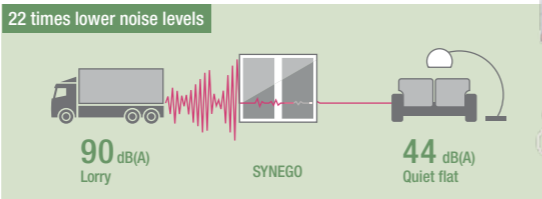

Source: www.hug-technik.com/inhalt/ta/schallpegel_laermpegel.html