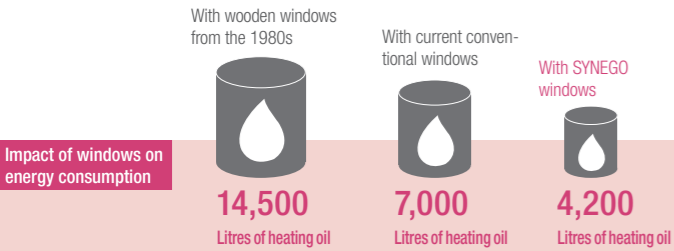

Interested in SYNEGO? We're happy to advise you!

© REHAU AG + Co
Rheniumhaus
95111 Rehau
Germany

Subject to change
969801 EN 07.2016

My home...

SYNEGO WINDOWS
Feel warm to feel good

LOW HEATING COSTS

Save on energy, not on your windows

Compared to current standard windows, thermal insulation is **up to 50% higher thanks to SYNEGO windows**. This saves heating costs!

Calculation: Window surface of 25 m², heating oil consumption in 25 years; wooden windows with U value = 2.79 W/m²K, conventional windows with U value = 1.36 W/m²K; SYNEGO with U value = 0.66 W/m²K